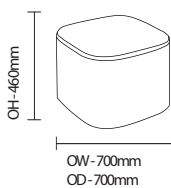

### Standard Features

- Portobello extreme coffee table - soft square
- X Specification as standard: non-retractable security screws & bolts, no visible staples
- Conical design for multi-environment use, including high security
- Difficult to grasp, manoeuvre, manipulate, pick up
- Fully upholstered sides with double stitched seams for strength
- No gaps to pick/pull upholstery
- Wipe clean top for infection control
- Soft radiused corners for added safety
- MDF or KYDEX® top options: Easy clean, scratch and heat resistant top
- All fixings hidden
- Standard weighting 25kg

## DIMENSIONS