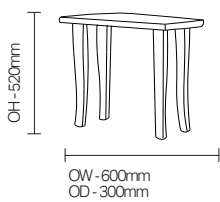

Slim Coffee Table/T15

Slim console table with elegant tapered leg.

Standard Features

- Console table with rectangle top and tapered legs
- Soft, radiused corners for added safety
- Easy clean, scratch and heat resistant 25mm beech laminate top with bullnose edging
- Medicote™ lacquer finish

Optional Features

- Wood finish options
- Three drawer option TAST02

DIMENSIONS

OPTIONS

Wood finishes

Beech

Pippy Oak

Walnut