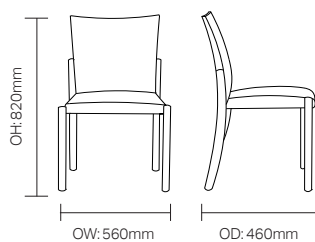

## Zola Side Chair / DCZL01

Stacking Chair.

---

### Standard Features

- Polypropylene with glass fibre
- Compact legs gas injected
- UV colour resistance 7/8 (Max 8)
- Suitable for indoor and outdoor use

## Dimensions

---