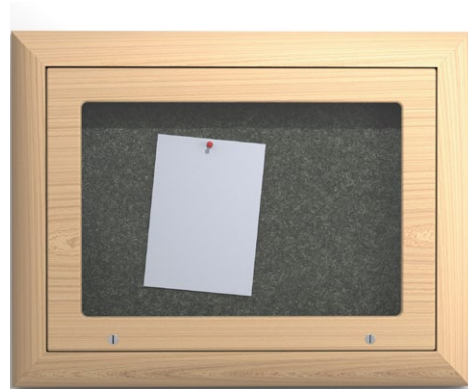

teal

Visio / LCPB02X

Pin Notice Board 42" = W 1100 H900 D80

Standard Features

- Stylish curved profile
- Size options: 32" and 42"
- 8mm polycarbonate screen with 2 x matching key security locks
- Internal Structure = 18mm MFC
- Door - 18mm MDF vinyl wrapped
- External Frame = 80mm Radius MDF vinyl wrapped
- Pin Board - 9mm Sundeala Pinboard in grey

Optional Features

- Finish options:
Lancaster Oak

Dimensions

Laminate Top Finish Options

Lancaster Oak
(LO)