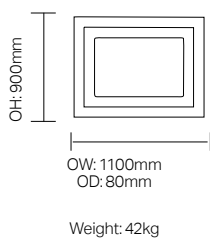

teal

Visio / LCPB02X

Pin Notice Board 42" = W 1100 H900 D80

Standard Features

- Stylish curved profile
- Size options: 32" and 42"
- 8mm polycarbonate screen with 2 x matching key security locks
- Internal Structure = 18mm MFC
- Door - 18mm MDF vinyl wrapped
- External Frame = 80mm Radius MDF vinyl wrapped
- Pin Board - 9mm Sundeala Pinboard in grey

Optional Features

- Finish options:
Lancaster Oak

Dimensions

Laminate Top Finish Options

Lancaster Oak
(LO)