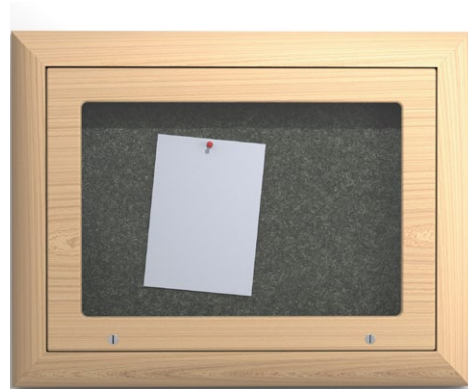

## Visio / LCPB01X

Pin Notice Board 32" = W 900 H700 D80

### Standard Features

- Stylish curved profile
- Size options: 32" and 42"
- 8mm polycarbonate screen with 2 x matching key security locks
- Internal Structure = 18mm MFC
- Door - 18mm MDF vinyl wrapped
- External Frame = 80mm Radius MDF vinyl wrapped
- Pin Board - 9mm Sundeala Pinboard in grey

## Dimensions

Weight: 28kg