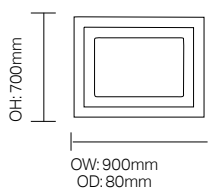

## Visio / LCPB01X

Pin Notice Board 32" = W 900 H700 D80

### Standard Features

- Stylish curved profile
- Size options: 32" and 42"
- 8mm polycarbonate screen with 2 x matching key security locks
- Internal Structure = 18mm MFC
- Door - 18mm MDF vinyl wrapped
- External Frame = 80mm Radius MDF vinyl wrapped
- Pin Board - 9mm Sundeala Pinboard in grey

## Dimensions

Weight: 28kg