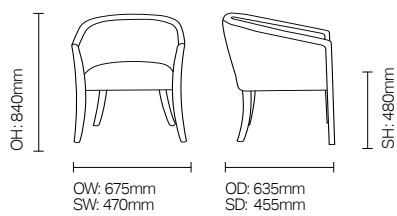

teal

HealthCare | LifeCare
teal LIVING

Park Lane/TSPL01

A stylish, contemporary tub range for multi-environment use including bedroom, lounge and reception areas.

Standard Features

- Upholstered tub chair with filled sides
- Fixed seat cushion
- Elegant curved leg
- Piping

Optional Features

- Leg stain options

DIMENSIONS

OPTIONS

Leg stain options: