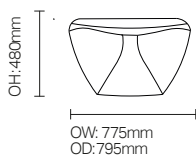

Optional Features

- Additional weighting options
- Colour options
- Matching tub chair TSRK21

Testing

- BS EN 16139:2013 strength & stability; severe contract use
- BS5852 Clause 12 IS5 (crib 5)

DIMENSIONS