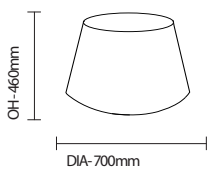

DIMENSIONS