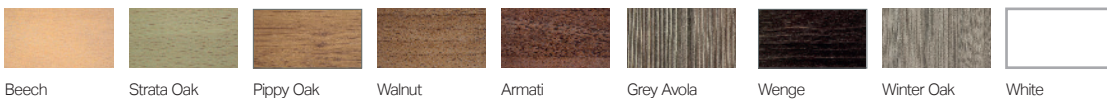

Optional Features

- Wood and upholstery options
- TAPO05X Portobello soft square coffee table
- Additional weighting options

DIMENSIONS

OPTIONS

Wood finish options:

Beech

Strata Oak

Pippy Oak