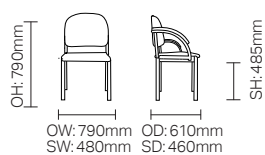

Optional Features

- Finished in Black or Silver, or optional Polished Chrome

Testing

- BS EN 16139:2013
- Recyclability: The range is 99% recyclable.

DIMENSIONS

FINISH OPTIONS

Frame finish options:

Black