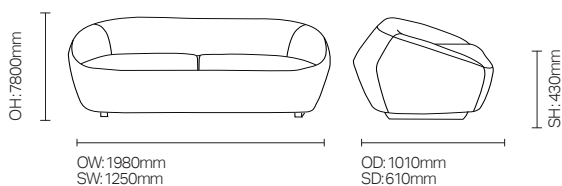

Part of the Roku® family.

Standard Features

- Roku® Asuka organically shaped 2.5 seater sofa
- Low back design ensures clear line of sight
- Complete upholstery, fully sealed single piece seat
- Extreme environment specification as standard - fully boarded with security screws
- No visible staples or back tacking
- Flowing design with rounded corners - difficult to pick up and grasp
- Fixed waterfall seat
- Standard weight 78.5kg
- Part of the Roku® family

Optional Features

- Additional weighting options

DIMENSIONS

MODEL OPTIONS

SSRA01X Roku Asuka armchair

SSRA03X Roku Asuka 3.5 seater sofa