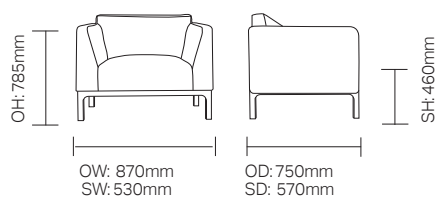

Standard Features

- Mid back armchair
- Comfort Seat Foam
- Weight: 25.5kg (Standard Option)

Optional Features

- Metal Underframe colour options
- Model options with fixed or removable seat
- Standard, M or X specification options
- Additional weighting options (Medium +20Kg & Heavy 40Kg) to limit misuse, increase stability and maximise safety
- Model options with Plus+ fully sealed upholstery to prevent concealment and for ease of cleaning

Testing

- BS EN 16139:2013

Dimensions

Finish Options

Metal Underframe colour options

Onyx

Anthracite

Stone