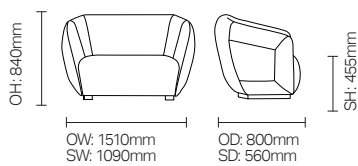

### Standard Features

- Jem 2 seater sofa
- Generous proportions create a sense of personal space
- Angular, faceted statement design
- Wooden glide foot
- Fixed waterfall seat
- Complete upholstery
- Extreme specification

## DIMENSIONS

---