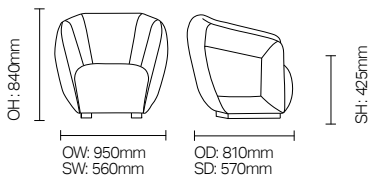

Jem/SSJM01X

Jem combines extremely robust construction with modern statement design; the angular lines and dynamic styling add interest to any day space.

Standard Features

- Jem armchair
- Generous proportions create a sense of personal space
- Angular, faceted statement design
- Wooden glide foot
- Complete upholstery
- Extreme specification
- Suited for multi-environment use including CAMHS and young adults

Optional Features

- Available in a wide range of fabrics and vinyls
- 2 seater sofa, 3 Seater sofa and matching footstool

DIMENSIONS

MODEL OPTIONS

- SSJM01X Jem Armchair
 - SSJM02X Jem 2 Seater Sofa
 - SSJM03X Jem 3 Seater Sofa
 - SSJM04X Jem Footstool
-