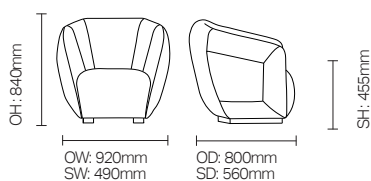

Jem/SSJM01X

Jem combines extremely robust construction with modern statement design; the angular lines and dynamic styling add interest to any day space.

Standard Features

- Jem armchair
- Generous proportions create a sense of personal space
- Angular, faceted statement design
- Wooden glide foot
- Fixed waterfall seat
- Complete upholstery
- Extreme specification

Optional Features

- Available in a wide range of fabrics and vinyls
- Armchair, 3 seater sofa and matching footstool options
- Medium and Heavy weighting options

DIMENSIONS

MODELOPTIONS

- SSJM01X Jem Armchair
 - SSJM02X Jem 2 Seater Sofa
 - SSJM03X Jem 3 Seater Sofa
 - SSJM04X Jem Footstool
-