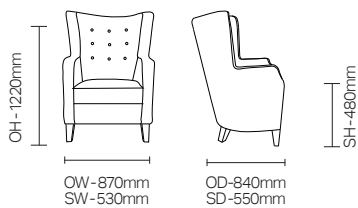

Imogen/SSIM02

The indulgent Imogen offers a sumptuous deep seat and cocoon back, making you feel safe and secure.

Standard Features

- High back armchair
- Deep cushion with comfort foam as standard
- Curved cocoon back
- Postural support design
- Firm hand rest supports sit-to-stand movement

Optional Features

- Leg finish options
- Available in a wide range of fabrics and vinyls
- Mid back armchair LSIM01

DIMENSIONS

OPTIONS

Leg finishes: