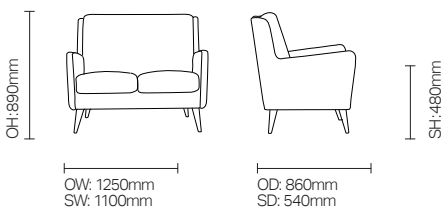

Evoked/SSEV05

Evoked 2-seater sofa, with 1950's retro styling and individual upholstery details and a dementia-friendly ergonomic design.

Standard Features

- Evoked 2 seater sofa
- Lumbar and thoracic support for comfort
- Tapered seat platform
- Curved arms offer sit-to-stand leverage
- Ergonomically designed in-house

Optional Features

- Wide range of fabric and upholstery options
- Wood finish options

DIMENSIONS

FINISH OPTIONS

Leg stain options:

Shadow Beech

Beech

Strata Oak