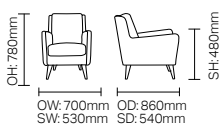

DIMENSIONS