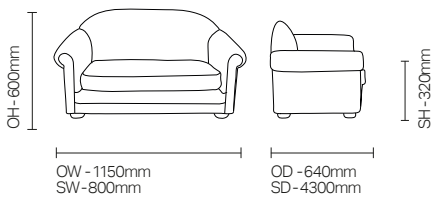

### Standard Features

- Beebop children's sofa
- Fully upholstered
- Removable seat for cleaning and hygiene

## DIMENSIONS

---