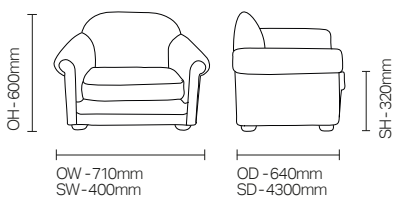

Beebop/SSBE01

Fully upholstered children's armchair.

Standard Features

- Beebop children's armchair
- Fully upholstered
- Removable seat for cleaning and hygiene

Optional Features

- Available in a large, vibrant colour palette
- Beebop children's two seater sofa SSBE02

DIMENSIONS

OPTIONS

- Available in a large, vibrant colour palette
-