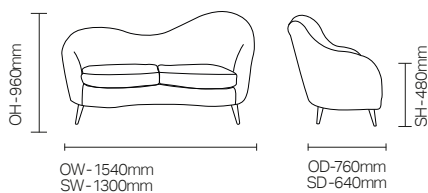

### Standard Features

- Two seater sofa with curved profile back
- Lumbar support
- Comfort foam as standard
- Seat depth and height enable ease of maneuverability
- No hidden crevices or seams for easy cleaning procedure

## DIMENSIONS