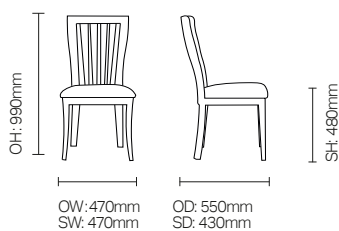

Adriatic/S334

Adriatic dining chairs complement any dining or activity area

Standard Features

- Adriatic dining side chair
- Elegant slatted back
- Solid beech frame, mortise and tenon construction for added strength
- Medicote™ anti-bacterial lacquer

DIMENSIONS

OPTIONS

Wood stain options: