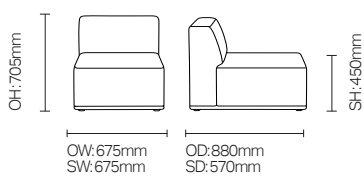

Brera/**RSBR03**

Brera, a low, modular seating collection boasts contemporary design, quality and utmost comfort.

Ideal for reception areas.

Standard Features

- Brera modular unit chair
- Traditional carcass construction
- Tensioned seat support
- Seat to seat linking
- Plastic glides

Optional Features

- RSBR01 Brera Left Hand Corner Unit
- RSBR02 Brera Right Hand Corner Unit
- RSBR03 Brera unit chair
- RSBR04 Brera foot unit

DIMENSIONS

MODEL OPTIONS

- RSBR01** Brera Left Hand Modular Corner Unit
 - RSBR02** Brera Right Hand Modular Corner Unit
 - RSBR03** Brera Modular Unit Chair
 - RSBR04** Brera Footstool
-