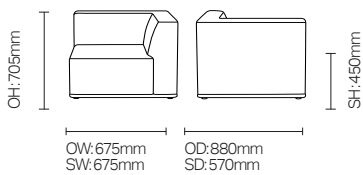

### Standard Features

- Brera right hand modular corner unit
- Traditional carcass construction
- Tensioned seat support
- Seat to seat linking
- Plastic glides

## DIMENSIONS