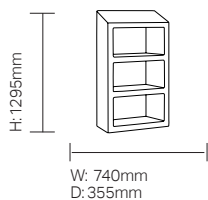

Dimensions