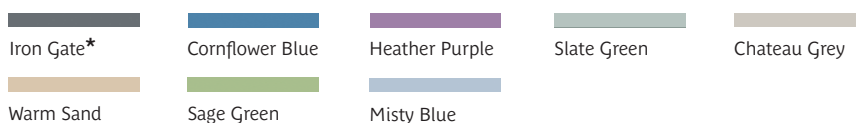

Optional Features

- Iron Gate finish as standard (additional colour options available - Cornflower Blue, Heather Purple, Slate Green, Chateau Grey, Warm Sand, Sage Green & Misty Blue). Minimum order quantities apply on non-standard colours.
- Floor fixing brackets
- Weighting options

Dimensions

W: 585mm SW: 585mm
D: 647mm SD: 482mm

Standard weight: 20Kg
Additional weighting options available

Finish Options

*Iron Gate finish is standard on selected products: Roku® Emi, Roku® Kimi Chairs, Roku® Oyster Tables, Roku® Marna Chairs, Roku® Bedroom Furniture - RKBD01, RKBD02, RKBS01, RKWU01, RKWU02, RKDK01.