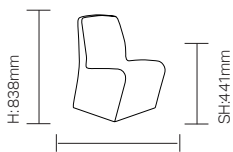

teal

Roku® Emi / RKCH01

Roku® Bedroom is a secure, extremely durable one-piece rotationally moulded collection for challenging environments.

Standard Features

- Smooth, high impact polyethylene, continuously moulded for maximum durability
- Stain-resistant, seamless and easy to clean for longevity and easy maintenance
- Smooth, round profile edges ensure enhanced safety and security
- Weighting options
- Extremely robust, heavy duty construction
- Non removable nylon glides
- Floor fixing options
- Contract fabric options
- 100% Recyclable material

Dimensions

W: 585mm SW: 585mm
D: 647mm SD: 482mm

Standard weight: 20Kg
Additional weighting options available

Finish Options

*Iron Gate finish is standard on selected products: Roku® Emi, Roku® Kimi Chairs, Roku® Oyster Tables, Roku® Marna Chairs, Roku® Bedroom Furniture - RKBD01, RKBD02, RKBS01, RKWU01, RKWU02, RKDK01.