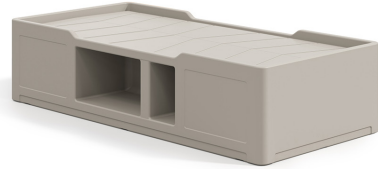

teal

Roku® Bed with Storage / RKBD02

Roku® Bedroom is a secure, extremely durable one-piece rotationally moulded collection for challenging environments.

Standard Features

- Smooth, high impact polyethylene, continuously moulded for maximum durability
- Underbed storage area
- Surface grooves for fluid management and improved cleaning
- Stain-resistant, seamless and easy to clean for infection management
- Mattress retainers to prevent slippage/movement of mattress
- Bed and bedside cabinet sides fit flush to walls

- Single side bed storage can be positioned left or right facing – providing flexibility in room layouts
- Smooth, round profile edges ensure enhanced safety and security
- 100% Recyclable material

Optional Features

- Chateau Grey finish as standard (additional colour options available - Cornflower Blue, Heather Purple, Slate Green, Iron Gate, Warm Sand, Sage Green & Misty Blue). Minimum order quantities apply on non-standard colours.
- Floor fixing brackets
- Enclosed bottom
- Headboard - KYDEX® headboard option
- Filler plastic strip available for wall fixing

Dimensions

W: 1005mm
L: 2120mm

Height to mattress platform: 458mm
Weight: 71Kg

Finish Options

Colour Options:

Warm Sand

Chateau Grey

Misty Blue