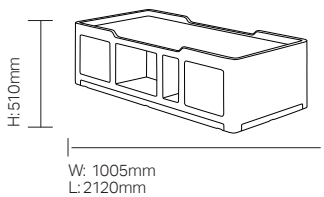

teal

Roku® Bed with Storage / RKBD02

Roku® Bedroom is a secure, extremely durable one-piece rotationally moulded collection for challenging environments.

Standard Features

- Smooth, high impact polyethylene, continuously moulded for maximum durability
- Underbed storage area
- Surface grooves for fluid management and improved cleaning
- Stain-resistant, seamless and easy to clean for infection management
- Mattress retainers to prevent slippage/movement of mattress
- Bed and bedside cabinet sides fit flush to walls

- Single side bed storage can be positioned left or right facing – providing flexibility in room layouts
- Smooth, round profile edges ensure enhanced safety and security
- 100% Recyclable material

Optional Features

Dimensions

W: 1005mm
L: 2120mm

Height to mattress platform: 458mm
Weight: 71Kg

Finish Options

Colour Options:

Warm Sand

Chateau Grey

Misty Blue