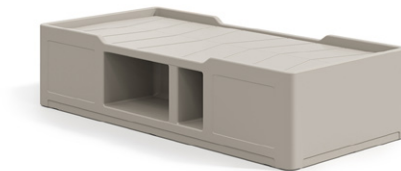

## Roku® Bed with Storage / RKBD02

Roku® Bedroom is a secure, extremely durable one-piece rotationally moulded collection for challenging environments.

### Standard Features

- Smooth, high impact polyethylene, continuously moulded for maximum durability
- Underbed storage area
- Surface grooves for fluid management and improved cleaning
- Stain-resistant, seamless and easy to clean for infection management
- Mattress retainers to prevent slippage/movement of mattress
- Bed and bedside cabinet sides fit flush to walls

- Single side bed storage can be positioned left or right facing – providing flexibility in room layouts
- Smooth, round profile edges ensure enhanced safety and security
- 100% Recyclable material