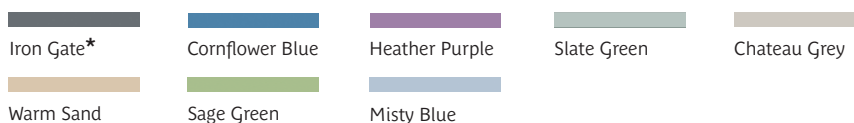

Finish Options

*Iron Gate finish is standard on selected products: Roku® Emi, Roku® Kimi Chairs, Roku® Oyster Tables, Roku® Marna Chairs, Roku® Bedroom Furniture - RKBD01, RKBD02, RKBS01, RKWU01, RKWU02, RKDK01.

Minimum order quantities apply on non-standard colours. MOQ of 5 units per finish ordered.