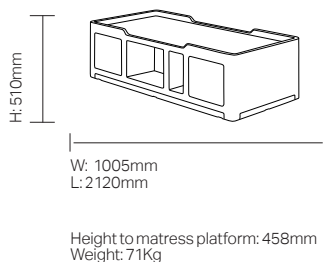

- Single side bed storage can be positioned left or right facing – providing flexibility in room layouts
- Smooth, round profile edges ensure enhanced safety and security
- 100% Recyclable material

## Dimensions