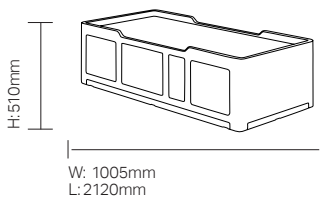

teal

Roku® Bed / RKBD01

Roku® Bedroom is a secure, extremely durable one-piece rotationally moulded collection for challenging environments.

Standard Features

- Smooth, high impact polyethylene, continuously moulded for maximum durability
- Surface grooves for fluid management and improved cleaning
- Stain-resistant, seamless and easy to clean for infection management
- Mattress retainers to prevent slippage/movement of mattress
- Bed and bedside cabinet sides fit flush to walls
- Single side bed storage can be

positioned left or right facing – providing flexibility in room layouts

- Smooth, round profile edges ensure enhanced safety and security
- 100% Recyclable material

Optional Features

- Chateau Grey finish as standard (additional colour options available - Cornflower Blue, Heather Purple, Slate Green, Iron Gate, Warm Sand, Sage Green & Misty Blue). Minimum order quantities apply on non-standard colours.
- Floor fixing brackets
- Enclosed bottom
- Headboard - KYDEX® headboard option
- Filler plastic strip available for wall fixing

Dimensions

W: 1005mm
L: 2120mm

Height to mattress platform: 458mm
Weight: 67Kg

Finish Options

Colour Options: