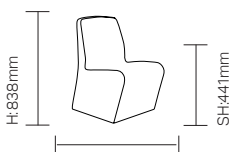

## Dimensions

W: 585mm      SW: 585mm  
D: 647mm      SD: 482mm

Standard weight: 20Kg  
Additional weighting options available