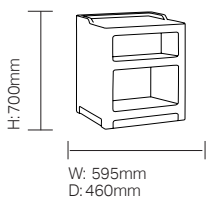

Dimensions