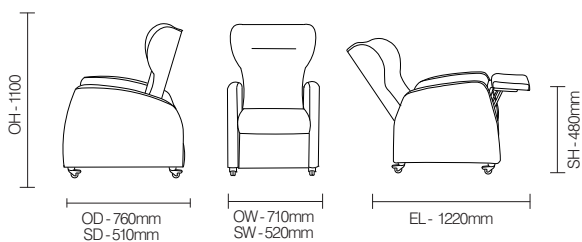

Standard Features

- Designed with smaller footprint for everyday use
- Tilt-in-space functionality standard (backrest and seat recline synchronously, helping to maintain posture)
- Advanced mechanisms add to comfort and functionality
- Postural support with pressure management seat options
- One piece arm border minimises number of seams for infection control
- Four heavy duty lockable castors

DIMENSIONS

MODEL OPTIONS

REAS31

Manual Recliner