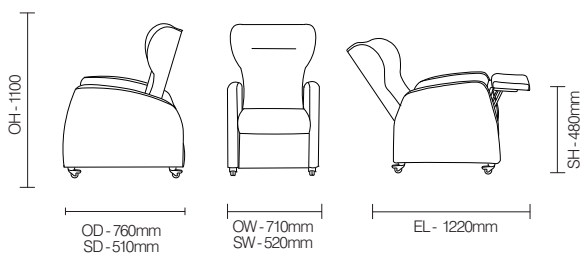

### Standard Features

- Designed with smaller footprint for everyday use
- Tilt-in-space functionality standard (backrest and seat recline synchronously, helping to maintain posture)
- Advanced mechanisms add to comfort and functionality
- Postural support with pressure management seat options
- One piece arm border minimises number of seams for infection control
- Four heavy duty lockable castors

## DIMENSIONS