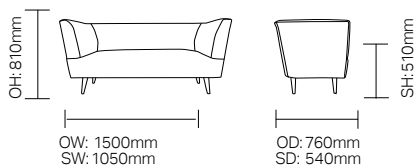

teal

Orla / SSOR02

2 Seater Sofa

With its distinctive silhouette and retro-inspired look, Orla features a domed seat cushion with comfort foam for use in lounge, bar, activity or corridor spaces.

Standard Features

- Supportive-sit sprung seat for extra comfort
- Stylish design with tapered leg shape
- Available with armchair, 2 and 3 seater sofa options

Optional Features

- Wood stain options

Dimensions

Finish Options