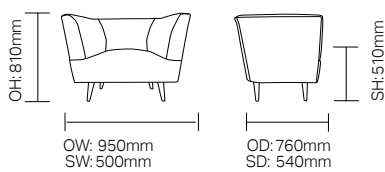

teal

Orla / SSOR01

Orla Armchair

With its distinctive silhouette and retro-inspired look, Orla features a domed seat cushion with comfort foam for use in lounge, bar, activity or corridor spaces.

Standard Features

- Supportive-sit sprung seat for extra comfort
- Stylish design with tapered leg shape
- Available with armchair, 2 and 3 seater sofa options

Optional Features

- Wood stain options

Dimensions

Finish Options