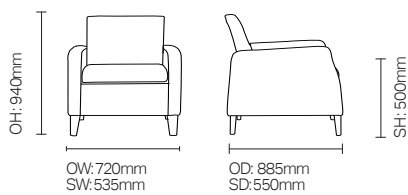

Optional Features

- Pressure relief foam option
- Piping
- Wood stain options