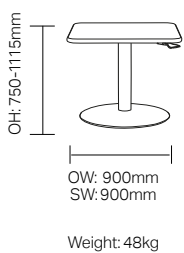

### Logan Height Adjustable Table - 900mm Square Top

#### Standard Features

- Height Adjustable
- Standard Grey base finish
- Gas Spring Powered
- Plastic paddle/handle to underside of top to activate height adjustment
- Adjustment can stop anywhere within the 750 to 1115mm range by releasing the paddle / handle
- Easy clean, scratch and heat resistant 25mm Laminate Top
- Bullnose Safety Edge with Medicote™ anti-bacterial lacquer

## Dimensions