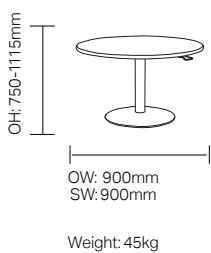

Dimensions