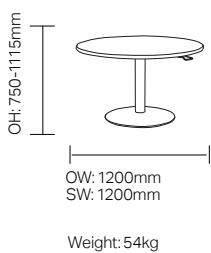

Dimensions