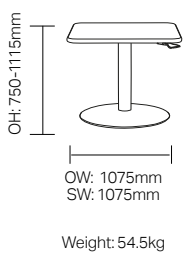

### Logan Height Adjustable Table - 1075mm Square Top

#### Standard Features

- Height Adjustable
- Gas spring powered
- Plastic paddle/handle to underside of top to activate height adjustment
- Adjustment can stop anywhere within the 750 to 1115mm range by releasing the paddle / handle
- Easy clean, scratch and heat resistant 25mm Laminate Top with bullnose safety edge
- Standard Grey base finish

## Dimensions