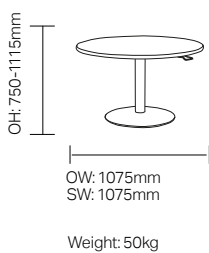

### Logan Height Adjustable Table - 1075mm Round Top

#### Standard Features

- Height Adjustable
- Gas spring powered
- Plastic paddle/handle to underside of top to activate height adjustment
- Adjustment can stop anywhere within the 750 to 1115mm range by releasing the paddle / handle
- Easy clean, scratch and heat resistant 25mm Laminate Top with bullnose safety edge
- Standard Grey base finish

## Dimensions