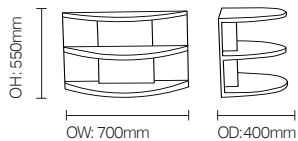

Half Moon/LCHM01

Neat half moon table fits snugly under sofa arm.

Standard Features

- Half moon shaped occasional table
- 3 shelves
- Fits snugly under sofa arm, or against a wall
- Warranty 5 years

Optional Features

- Wood stain options

FINISH OPTIONS

Wood finish options: