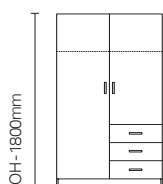

Kingsway/Bedroom

Kingsway helps create a bright, modern, yet warm and homely environment.

Standard Features

- Stylish bow handles
- 18mm MFC carcass with 18mm cam and dowelled back for added strength
- 25mm MFC top with 2mm edged PVC lipping
- 18mm MFC drawer fronts with 0.4mm PVC edge (2mm available)
- Four sided deep drawer

DIMENSIONS

OW - 1000mm
OD - 610mm

CAKW13

OW - 810mm
OD - 480mm

CAKW07

OW - 1200mm
OD - 630mm

CAKW06

OW - 460mm
OD - 480mm