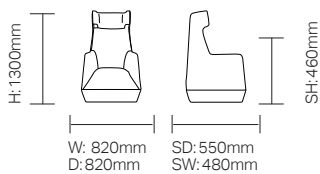

teal

Jenna / SSJE03X

Jenna Wingback Armchair.
Jenna offers a fresh interpretation and styling, with wing back to create a visually striking collection.

Standard Features

- Excellent comfort and ergonomic support with weighted base option for additional stability and security
- X specification - Extreme construction - fully boarded, non retractable security screws and bolts, no visible staples
- Fully sealed upholstery to prevent concealment and for ease of cleaning

Optional Features

- Anti-ligature design, difficult to pick up
- Glide foot (plastic glides, secured using security screws)
- Additional weighting options - medium (+20kg), heavy (+40kg)

Dimensions

Weight: 37.5kg