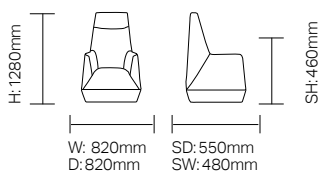

teal

Jenna / SSJE02X

Jenna High Back Armchair.
Jenna offers a fresh interpretation and styling, with wing back to create a visually striking collection.

Standard Features

- Excellent comfort and ergonomic support with weighted base option for additional stability and security
- X specification - Extreme construction - fully boarded, non retractable security screws and bolts, no visible staples
- Fully sealed upholstery to prevent concealment and for ease of cleaning

Optional Features

- Additional weighting options - medium (+20kg), heavy (+40kg)

Dimensions

Weight: 38kg