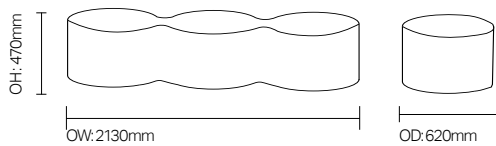

Optional Features

- Heavy weighted foam option (66kg) - **FSFP14**

Model Options

- FSFX01 Flex Cube
- FSFX02 Flex Cylinder
- FSFX03 Flex Hexagon
- FSFX04 Flex Wide Hexagon
- FSFX05 Flex Wide Hexagon
- FSFX06 Flex Unit Chair
- FSFX07 Flex Restraining Chair
- FSFX08 Flex Sofa
- FSFX09 Flex Lounger
- FSFX10 Flex Rocking Lounger
- FSFX11 Flex Lounger Footstool
- FSFX12 Flex 2 Seater Bench Seat
- FSFX13 Flex 2 Seater bench Seat with Scallop
- FSFX14 Flex 3 Seater Bench Seat
- FSFX15 Flex Beanbag
- FSFX16 Flex Beanbag with Backrest