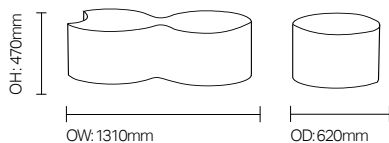

Optional Features

- Heavy weighted foam option (41kg) - **FSFP13**

Model Options

- FSFX01 Flex Cube
- FSFX02 Flex Cylinder
- FSFX03 Flex Hexagon
- FSFX04 Flex Wide Hexagon
- FSFX05 Flex Wide Hexagon
- FSFX06 Flex Unit Chair
- FSFX07 Flex Restraining Chair
- FSFX08 Flex Sofa
- FSFX09 Flex Lounger
- FSFX10 Flex Rocking Lounger
- FSFX11 Flex Lounger Footstool
- FSFX12 Flex 2 Seater Bench Seat
- FSFX13 Flex 2 Seater bench Seat with Scallop
- FSFX14 Flex 3 Seater Bench Seat
- FSFX15 Flex Beanbag
- FSFX16 Flex Beanbag with Backrest