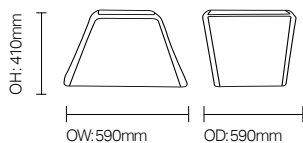

Optional Features

- Anti-vandal fabric option available
- Zipped option available
- Heavy weighted foam option (15kg) - **FSFP11**

Model Options

- FSFX01 Flex Cube
- FSFX02 Flex Cylinder
- FSFX03 Flex Hexagon
- FSFX04 Flex Wide Hexagon
- FSFX05 Flex Wide Hexagon
- FSFX06 Flex Unit Chair
- FSFX07 Flex Restraining Chair
- FSFX08 Flex Sofa
- FSFX09 Flex Lounger
- FSFX10 Flex Rocking Lounger
- FSFX11 Flex Lounger Footstool
- FSFX12 Flex 2 Seater Bench Seat
- FSFX13 Flex 2 Seater bench Seat with Scallop
- FSFX14 Flex 3 Seater Bench Seat
- FSFX15 Flex Beanbag
- FSFX16 Flex Beanbag with Backrest