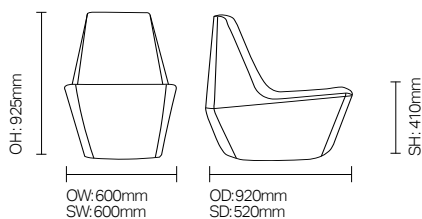

Optional Features

- Anti-vandal fabric option available
- Zipped option available
- Heavy weighted foam option (20.5kg) - FSFP09

Model Options

- FSFX01 Flex Cube
- FSFX02 Flex Cylinder
- FSFX03 Flex Hexagon
- FSFX04 Flex Wide Hexagon
- FSFX05 Flex Wide Hexagon
- FSFX06 Flex Unit Chair
- FSFX07 Flex Restraining Chair
- FSFX08 Flex Sofa
- FSFX09 Flex Lounger
- FSFX10 Flex Rocking Lounger
- FSFX11 Flex Lounger Footstool
- FSFX12 Flex 2 Seater Bench Seat
- FSFX13 Flex 2 Seater bench Seat with Scallop
- FSFX14 Flex 3 Seater Bench Seat
- FSFX15 Flex Beanbag
- FSFX16 Flex Beanbag with Backrest