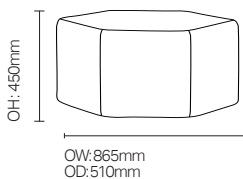

Model Options

FSFX01 Flex Cube
FSFX02 Flex Cylinder
FSFX03 Flex Hexagon
FSFX04 Flex Wide Hexagon
FSFX05 Flex Wide Hexagon
FSFX06 Flex Unit Chair
FSFX07 Flex Restraining Chair
FSFX08 Flex Sofa

FSFX09 Flex Lounger
FSFX10 Flex Rocking Lounger
FSFX11 Flex Lounger Footstool
FSFX12 Flex 2 Seater Bench Seat
FSFX13 Flex 2 Seater bench Seat with Scallop
FSFX14 Flex 3 Seater Bench Seat
FSFX15 Flex Beanbag
FSFX16 Flex Beanbag with Backrest