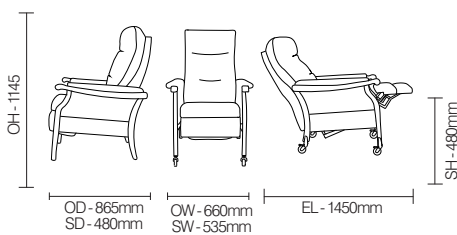

DIMENSIONS

FINISH OPTIONS

Wood stain options :

- Beech
- Pippy Oak
- Walnut
- Armati
- Shadow Beech